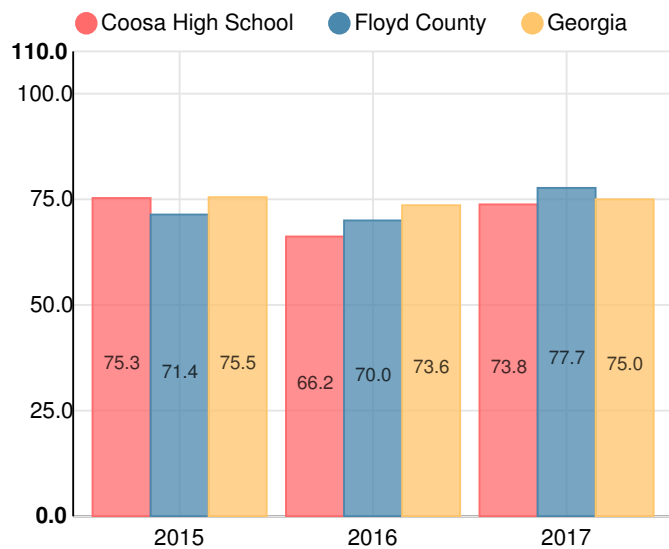

Coosa High School

 4454 Alabama Hwy NW, Rome, GA 30165

 (706)236-1870

 Grades: 9-12

 Enrollment: 735 students

Performance Snapshot

- Coosa High School's **overall performance is higher than 48% of schools in the state** and is lower than its district.
- Its students' **academic growth is higher than 41% of schools in the state** and lower than its district.
- Its **four-year graduation rate is 92.3%**, which is **higher than 80% of high schools in the state** and similar to its district.
- **41.1% of graduates are college ready.**

School Wide

C
73.8

Year	Coosa High School
2017	C
2016	D
2015	C
2014	C
2013	C

Grade conversion	
A	90 - 100
B	80 - 89.9
C	70 - 79.9
D	60 - 69.9
F	0 - 59.9

CCRPI Single Score

Student Mobility Rate

10.8%

School Climate Star Rating