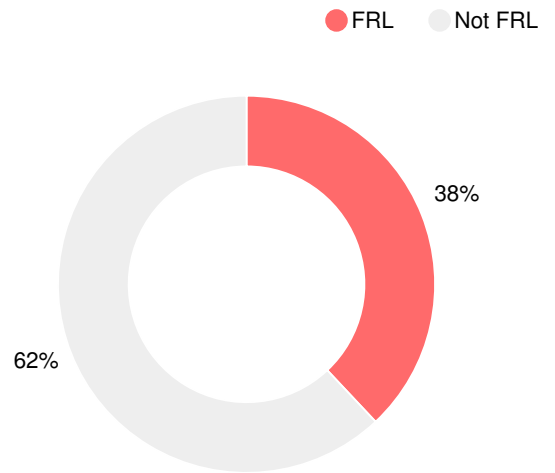

Financial Efficiency Star Rating

Per Pupil Expenditures

Race/Ethnicity

Free/Reduced-Price Lunch (FRL)

Students with Disability (SWD)

English Language Learners (ELL)

High School

CCRPI Score

Coosa High School

Indicator	2017
Achievement	31.4
Progress	33.8
Gap	5.0
Challenge	3.6
CCRPI Score	73.8

American Literature & Composition

Percent of students scoring in each performance level on 2017 Georgia Milestones