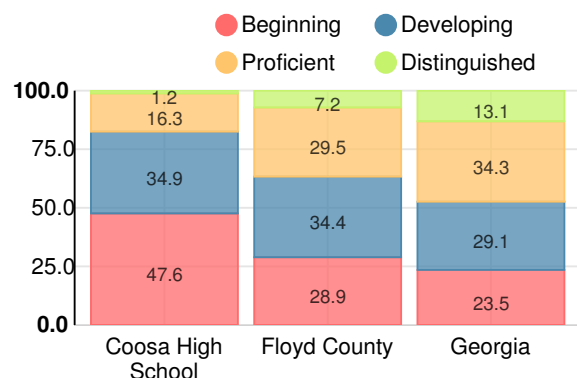

Financial Efficiency Star Rating

Per Pupil Expenditures

Race/Ethnicity

Free/Reduced-Price Lunch (FRL)

Students with Disability (SWD)

English Language Learners (ELL)

High School

CCRPI Score

Coosa High School

Indicator	2017
Achievement	31.4
Progress	33.8
Gap	5.0
Challenge	3.6
CCRPI Score	73.8

American Literature & Composition

Percent of students scoring in each performance level on 2017 Georgia Milestones

Coordinate Algebra/Algebra I

Percent of students scoring in each performance level on 2017 Georgia Milestones

Biology

Percent of students scoring in each performance level on 2017 Georgia Milestones

US History

Percent of students scoring in each performance level on 2017 Georgia Milestones

College Readiness

Percent of high school graduates who are college ready

Accelerated Course Taking

Percent of high school graduates earning high school credit for accelerated enrollment