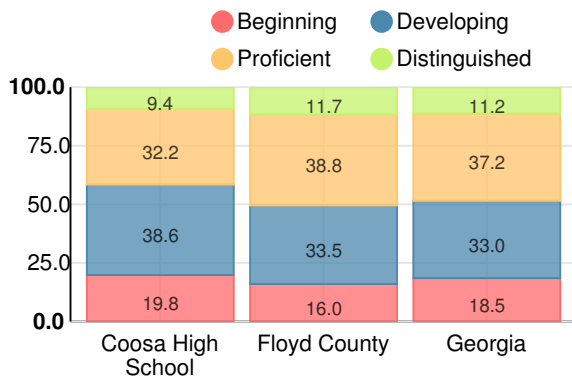

School Wide

C
73.8

Year	Coosa High School
2017	C
2016	D
2015	C
2014	C
2013	C

Grade conversion	
A	90 - 100
B	80 - 89.9
C	70 - 79.9
D	60 - 69.9
F	0 - 59.9

CCRPI Single Score

Student Mobility Rate

10.8%

School Climate Star Rating

Financial Efficiency Star Rating

Per Pupil Expenditures

Race/Ethnicity

Free/Reduced-Price Lunch (FRL)

Students with Disability (SWD)

English Language Learners (ELL)

High School

CCRPI Score

Coosa High School

Indicator	2017
Achievement	31.4
Progress	33.8
Gap	5.0
Challenge	3.6
CCRPI Score	73.8

American Literature & Composition

Percent of students scoring in each performance level on 2017 Georgia Milestones

Coordinate Algebra/Algebra I

Percent of students scoring in each performance level on 2017 Georgia Milestones

Biology

Percent of students scoring in each performance level on 2017 Georgia Milestones

US History