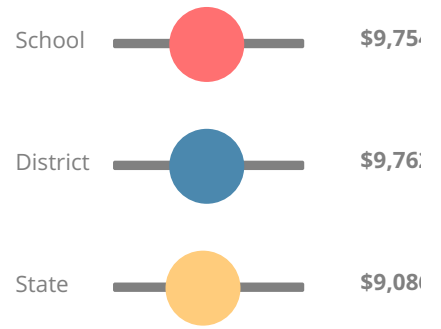

School Wide

C
73.8

Year	Coosa High School
2017	C
2016	D
2015	C
2014	C
2013	C

Grade conversion	
A	90 - 100
B	80 - 89.9
C	70 - 79.9
D	60 - 69.9
F	0 - 59.9

CCRPI Single Score

Student Mobility Rate

10.8%

School Climate Star Rating

Financial Efficiency Star Rating

Per Pupil Expenditures

Race/Ethnicity

Free/Reduced-Price Lunch (FRL)

Students with Disability (SWD)

English Language Learners (ELL)

High School

CCRPI Score