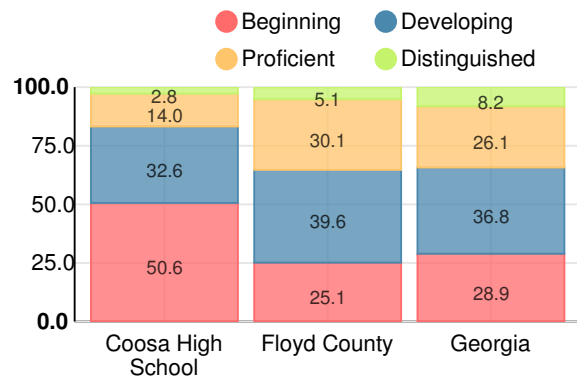

Financial Efficiency Star Rating

Per Pupil Expenditures

Race/Ethnicity

Free/Reduced-Price Lunch (FRL)

Students with Disability (SWD)

English Language Learners (ELL)

High School

CCRPI Score

Coosa High School

Indicator	2017
Achievement	31.4
Progress	33.8
Gap	5.0
Challenge	3.6
CCRPI Score	73.8

American Literature & Composition

Percent of students scoring in each performance level on 2017 Georgia Milestones

Coordinate Algebra/Algebra I

Percent of students scoring in each performance level on 2017 Georgia Milestones

Biology

Percent of students scoring in each performance level on 2017 Georgia Milestones

US History