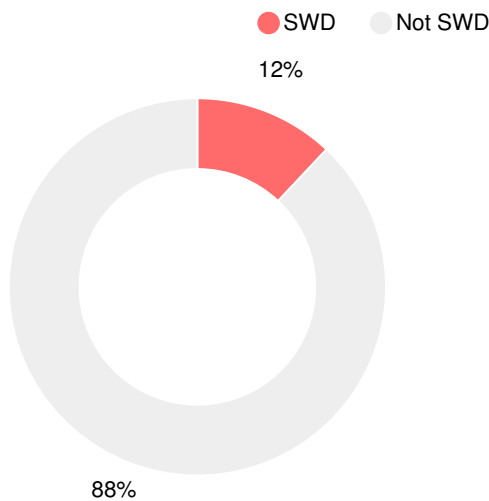

Financial Efficiency Star Rating

Per Pupil Expenditures

Race/Ethnicity

Free/Reduced-Price Lunch (FRL)

Students with Disability (SWD)

English Language Learners (ELL)

High School

CCRPI Score

Coosa High School

Indicator	2017
Achievement	31.4
Progress	33.8
Gap	5.0
Challenge	3.6
CCRPI Score	73.8

American Literature & Composition

Percent of students scoring in each performance level on 2017 Georgia Milestones