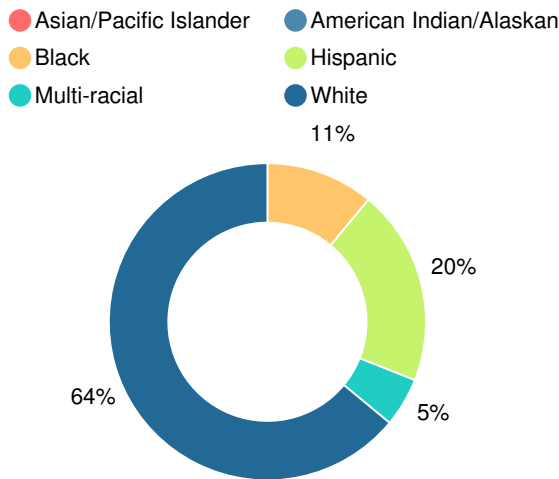

Financial Efficiency Star Rating

Per Pupil Expenditures

Race/Ethnicity

Free/Reduced-Price Lunch (FRL)

Students with Disability (SWD)

English Language Learners (ELL)

High School

CCRPI Score