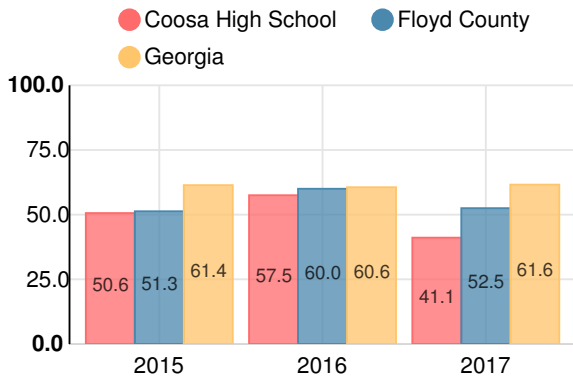

College Readiness

Percent of high school graduates who are college ready