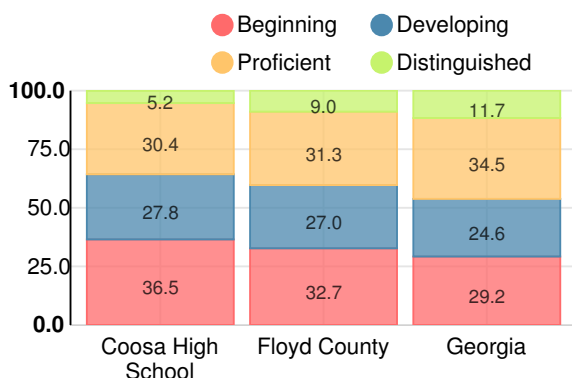

Financial Efficiency Star Rating

Per Pupil Expenditures

Race/Ethnicity

Free/Reduced-Price Lunch (FRL)

Students with Disability (SWD)

English Language Learners (ELL)

High School

CCRPI Score

Coosa High School

Indicator	2017
Achievement	31.4
Progress	33.8
Gap	5.0
Challenge	3.6
CCRPI Score	73.8

American Literature & Composition

Percent of students scoring in each performance level on 2017 Georgia Milestones

Coordinate Algebra/Algebra I

Percent of students scoring in each performance level on 2017 Georgia Milestones

Biology

Percent of students scoring in each performance level on 2017 Georgia Milestones

US History