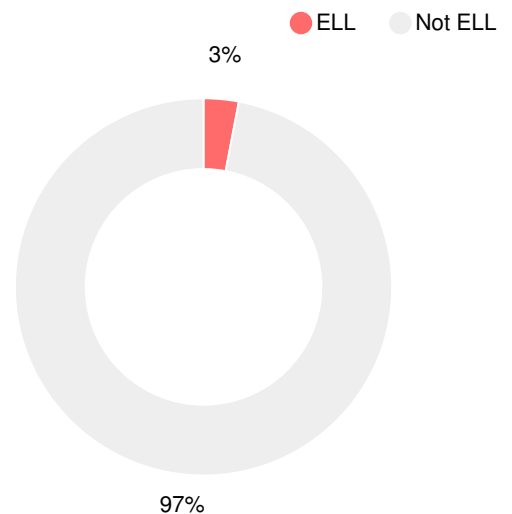

Financial Efficiency Star Rating

Per Pupil Expenditures

Race/Ethnicity

Free/Reduced-Price Lunch (FRL)

Students with Disability (SWD)

English Language Learners (ELL)

High School

CCRPI Score