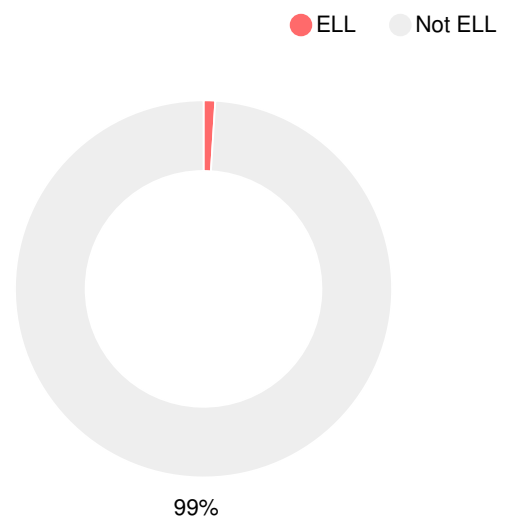

English Language Learners (ELL)