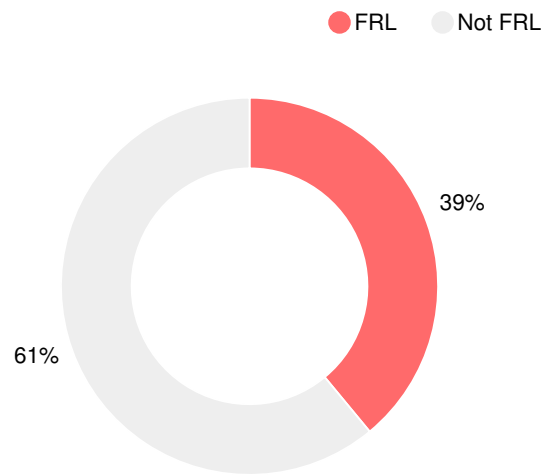

## CCRPI Single Score

Student Mobility Rate

8.9%

School Climate Star Rating

Financial Efficiency Star Rating

Per Pupil Expenditures

Race/Ethnicity

Free/Reduced-Price Lunch (FRL)

# High School