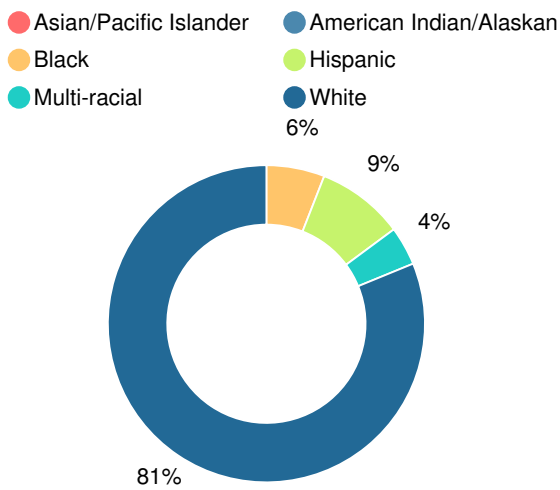

## CCRPI Single Score

Student Mobility Rate

8.9%

School Climate Star Rating

Financial Efficiency Star Rating

Per Pupil Expenditures

Race/Ethnicity

Free/Reduced-Price Lunch (FRL)