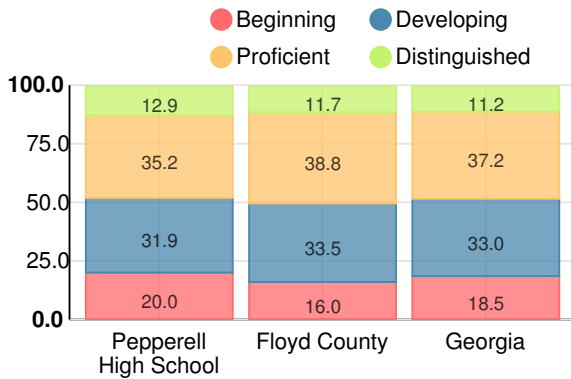

High School

CCRPI Score

Pepperell High School

Indicator	2017
Achievement	35.3
Progress	35.0
Gap	6.7
Challenge	4.9
CCRPI Score	81.9

American Literature & Composition

Percent of students scoring in each performance level on 2017 Georgia Milestones