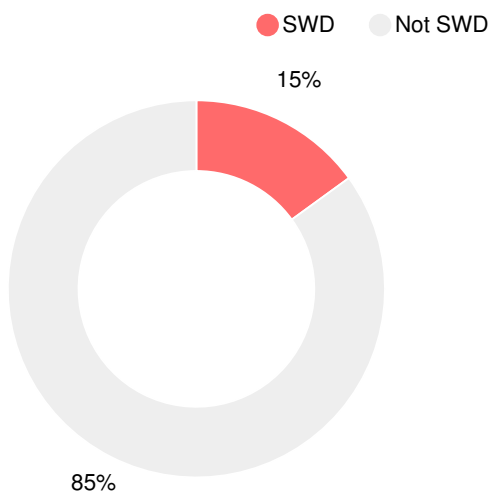

## CCRPI Single Score

Student Mobility Rate

8.9%

School Climate Star Rating

Financial Efficiency Star Rating

Per Pupil Expenditures

Race/Ethnicity

Free/Reduced-Price Lunch (FRL)

Students with Disability (SWD)

English Language Learners (ELL)