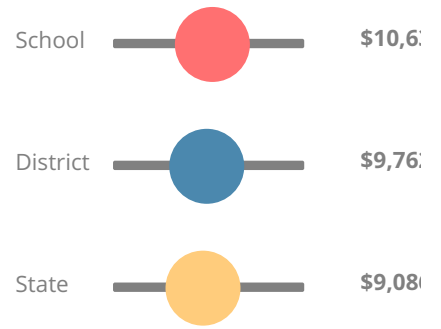

## CCRPI Single Score

Student Mobility Rate

8.9%

School Climate Star Rating

Financial Efficiency Star Rating

Per Pupil Expenditures

Race/Ethnicity

Free/Reduced-Price Lunch (FRL)