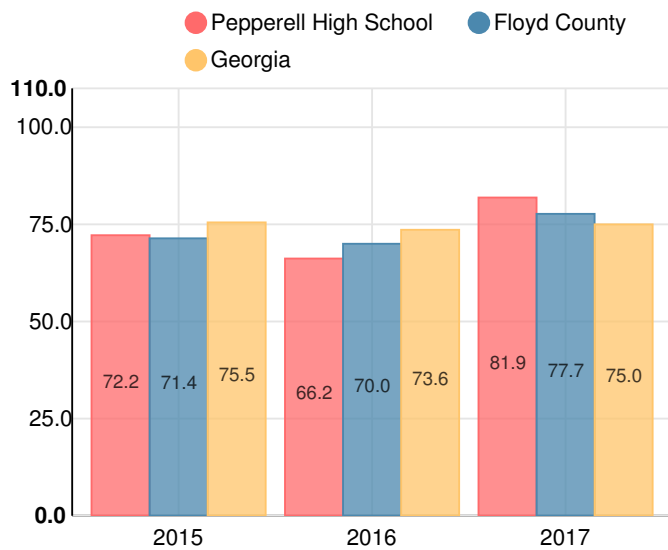

Pepperell High School

3 Dragon Dr SE, Lindale, GA 30147

(706)236-1844

Grades: 9-12

Enrollment: 872 students

Performance Snapshot

- Pepperell High School's **overall performance is higher than 71% of schools in the state** and is higher than its district.
- Its students' **academic growth is higher than 53% of schools in the state** and lower than its district.
- **Its four-year graduation rate is 96.2%**, which is **higher than 92% of high schools in the state** and similar to its district.
- **53.3% of graduates are college ready.**
- Pepperell High School is **Beating the Odds**, meaning that it performs better than similar schools.

School Wide

B

81.9

Year	Pepperell High School
2017	B
2016	D
2015	C
2014	D
2013	C

Grade conversion	
A	90 - 100
B	80 - 89.9
C	70 - 79.9
D	60 - 69.9
F	0 - 59.9

CCRPI Single Score