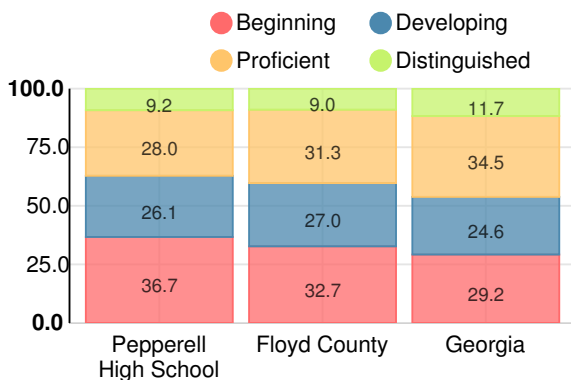

### Pepperell High School

Indicator	2017
Achievement	35.3
Progress	35.0
Gap	6.7
Challenge	4.9
<b>CCRPI Score</b>	<b>81.9</b>

### American Literature & Composition

Percent of students scoring in each performance level on 2017 Georgia Milestones

### Coordinate Algebra/Algebra I

Percent of students scoring in each performance level on 2017 Georgia Milestones

### Biology

Percent of students scoring in each performance level on 2017 Georgia Milestones