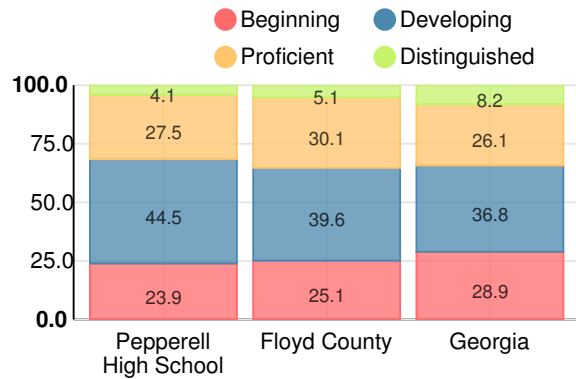

## CCRPI Score

### Pepperell High School

Indicator	2017
Achievement	35.3
Progress	35.0
Gap	6.7
Challenge	4.9
<b>CCRPI Score</b>	<b>81.9</b>

### American Literature & Composition

Percent of students scoring in each performance level on 2017 Georgia Milestones

### Coordinate Algebra/Algebra I

Percent of students scoring in each performance level on 2017 Georgia Milestones